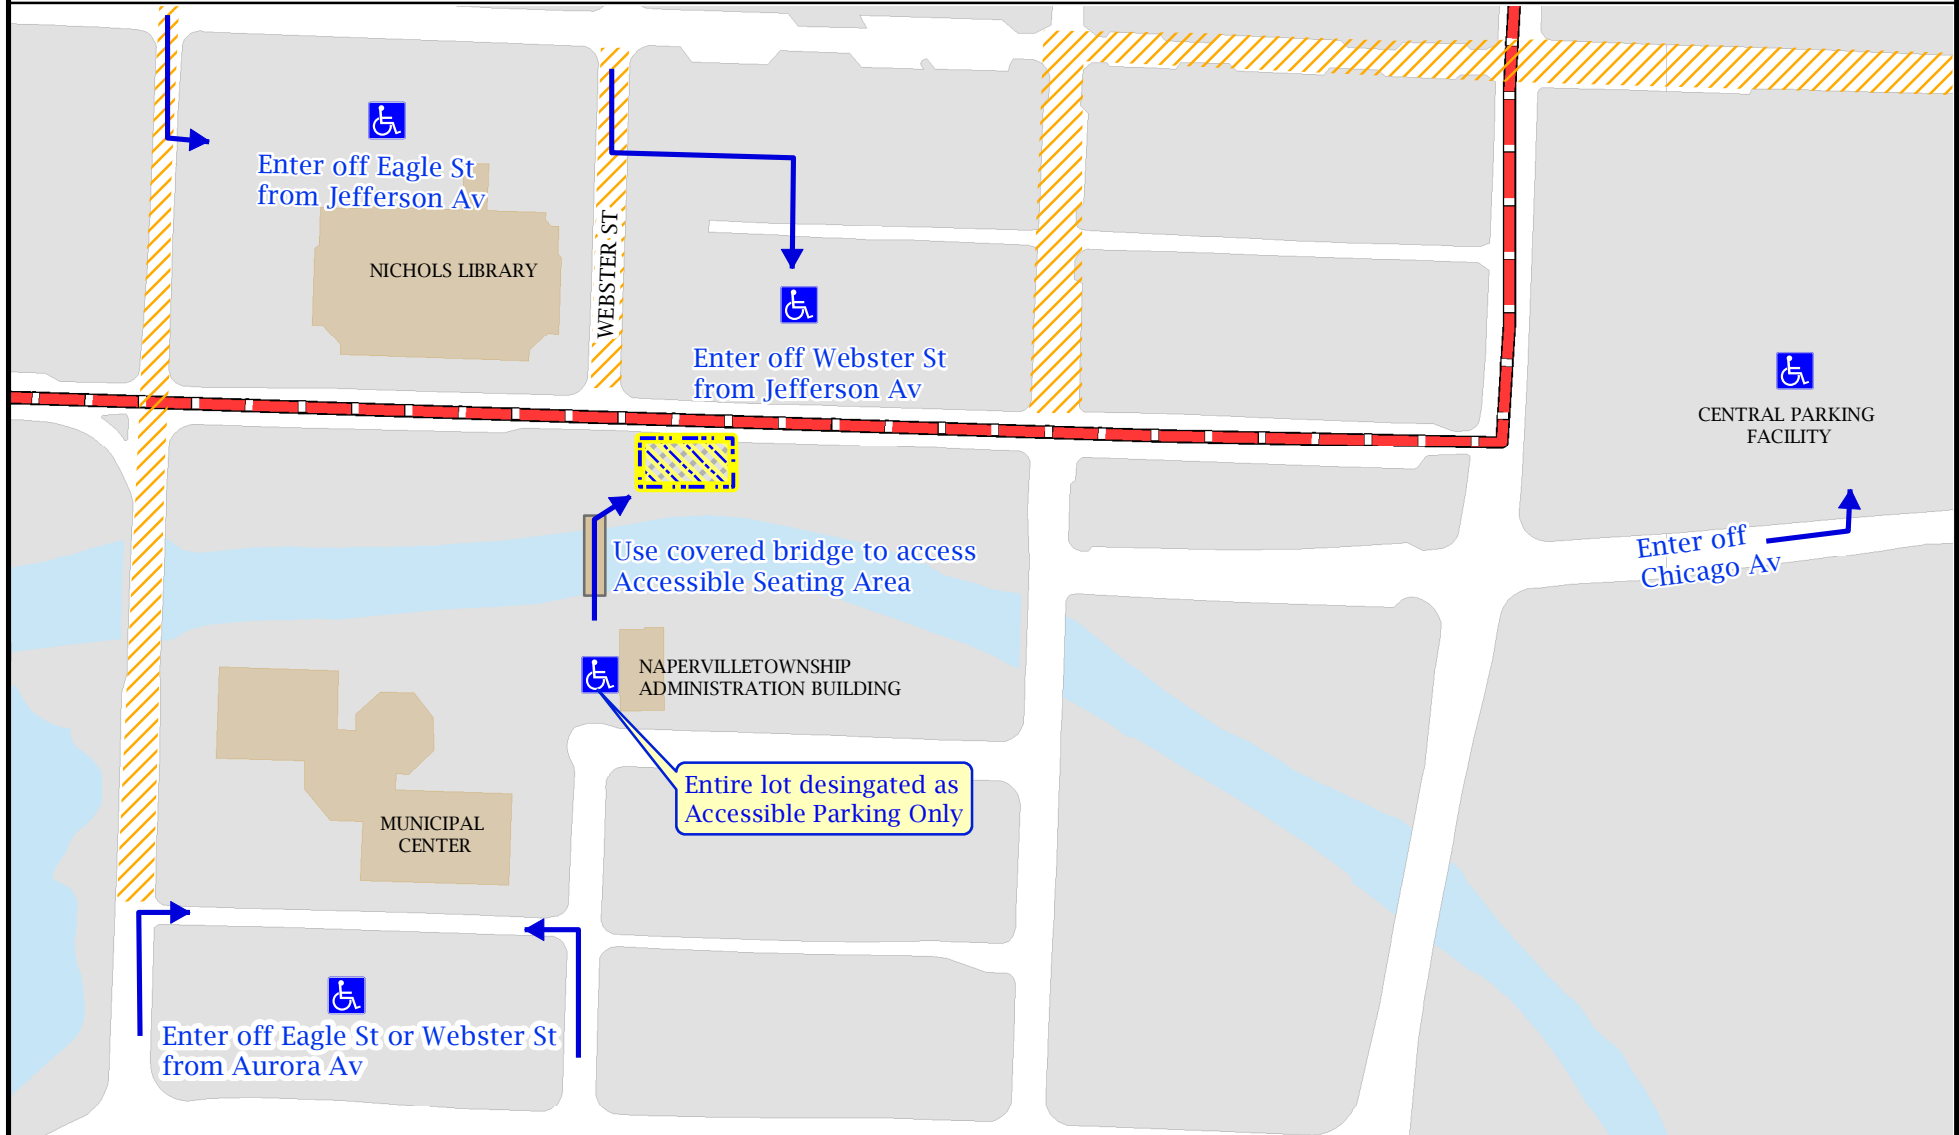

MEMORIAL DAY PARADE ACCESSIBLE LOCATIONS - MAY 30, 2022

Special Events
 Dawn Portner
 (630) 305-5340
www.naperville.il.us
 January 2022

LEGEND

Accessible Parking Available

Accessible Viewing Area

Parade Route - Street Closure

Approximately 9:30am-1:00pm

No Parking, Tow-Away Zone 5am-1:00pm

Street closure and limited parking access

9:30am-1:00pm - Not a Tow-Away Zone

This map should be used for reference only. The data Naperville assumes no liability in the use or application of the data. Reproduction or redistribution is forbidden without expressed written consent from the City of Naperville.