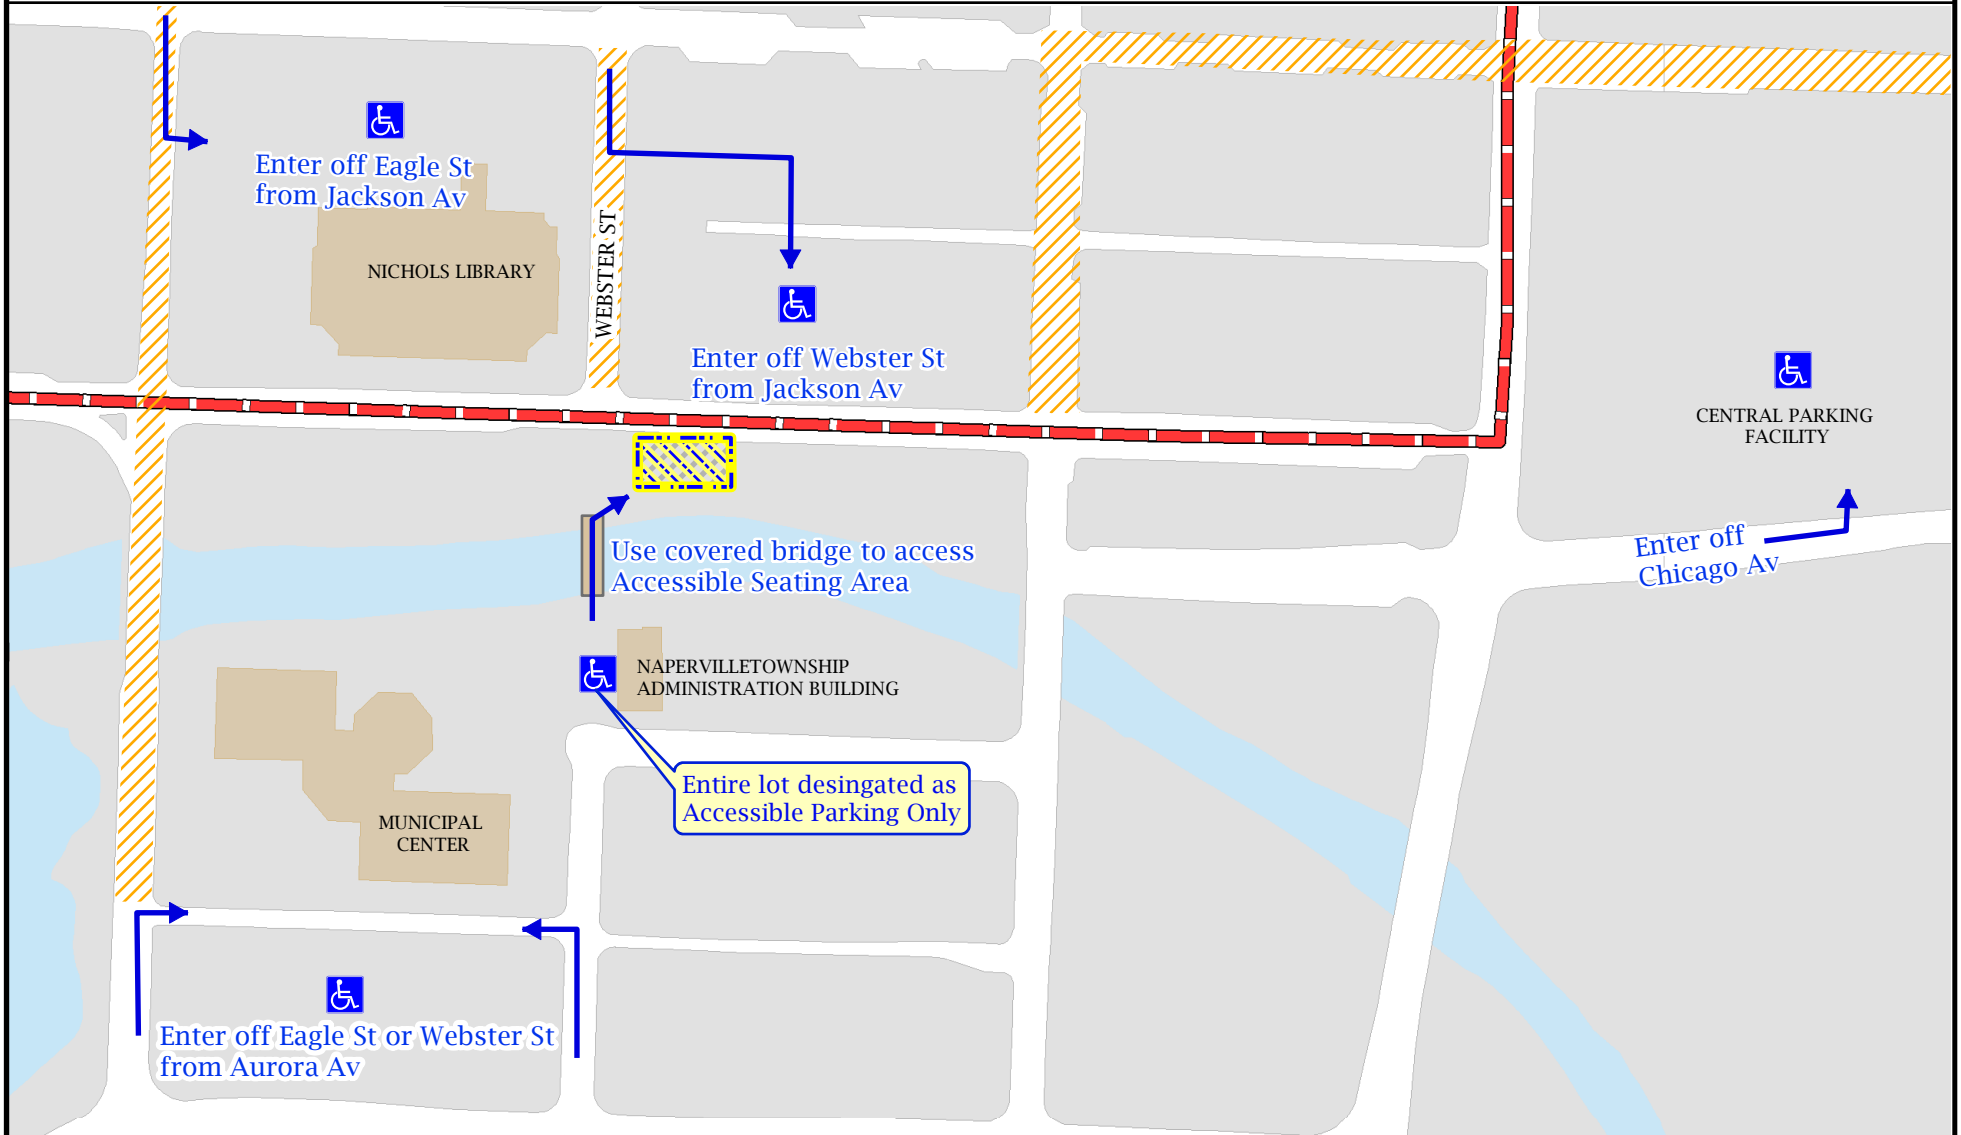

MEMORIAL DAY PARADE ACCESSIBLE LOCATIONS - MAY 28, 2018

Special Events
 Dawn Portner
 (630) 305-5340
www.naperville.il.us
 January 2018

LEGEND

Accessible Parking Available

Accessible Viewing Area

Parade Route - Street Closure

Approximately 9:30am-1:00pm
 No Parking, Tow-Away Zone 5am-1:00pm

Street closure and limited parking access
 9:30am-1:00pm - Not a Tow-Away Zone

This map should be used for reference only. The data Naperville assumes no liability in the use or application of the data. Reproduction or redistribution is forbidden without expressed written consent from the City of Naperville.